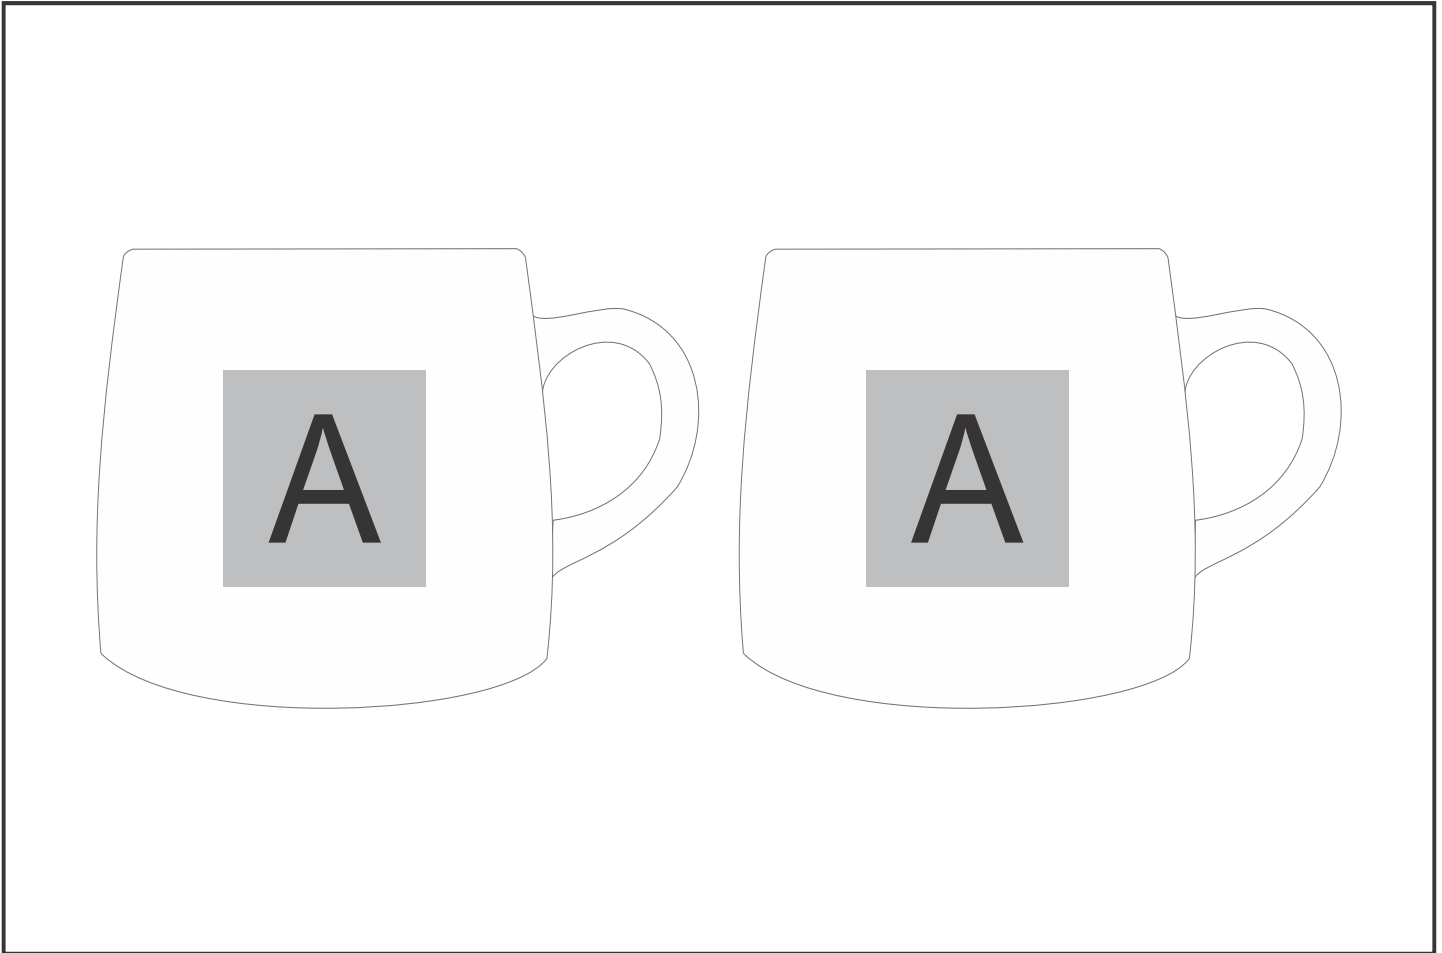

GF-SD-1085-B

Serendipio Camden Duo Set

Need to know:

- Includes 1-Position Laser Engraving on Both Mugs (setup fees apply)
- Laser Colour: White on Black Mugs and Cream on White Mugs.

Branding Options:

Position	Branding Method (Branding Code)	No. of Colours	Dimension
A	Laser Engraving (LB)	N/A	30mm wide x 40mm high
A	Pad Printing (PC)	4 Colours	40mm wide x 40mm high